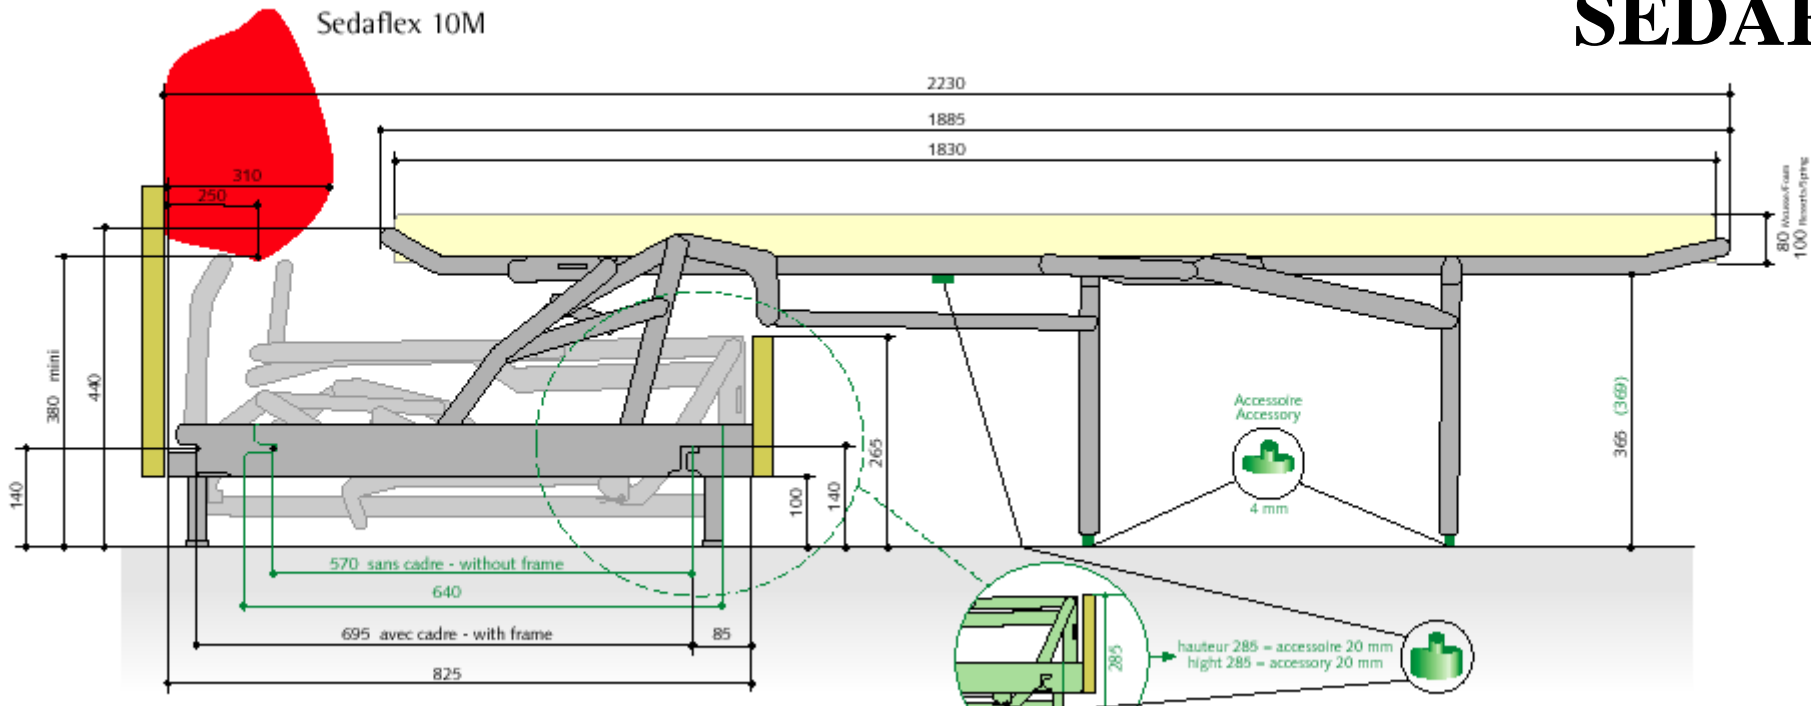

Shann Australia Pty. Ltd.

SEDAFLEX TR

2 FOLD

Features & Benefits...

- ◆ Tubing is **30mm** Steel (Normally 25mm Thick)
- ◆ **183 cm** Mattress
- ◆ Laminated Beech Posture Slats Give Superior Seat Comfort and Prevent Rolling into Middle of the Bed when Sleeping
- ◆ Powder Coated Frame
- ◆ 4 Plastic Feet to Protect Floor
- ◆ No Sharp Edges for User Safety
- ◆ Made In Belgium
- ◆ Sit on Superior Elasticised Webbing
- ◆ 2 Fold Mechanism
- ◆ Hardwearing Fire Retardant Stitchbond Ticking

Product Code:
BASTR140
+
BASTR140SM

Size	To Fit Timber Frame	<u>Mattress Size</u>
140cm	152cm	133cm X 183cm

**** Please see over for assembly instructions and specifications ****

SEDAFLEX TR

Largeur/Width A	B	Largeur du matelas Mattress width
150	162	143
140	152	133
120	132	113
110*	122	103
100	112	93
80	92	73

* Toile uniquement - Polypropylene deck only
Côtes en cm - Measurements in cm