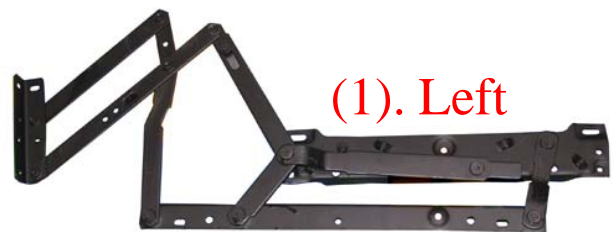

Seated

Semi Reclined with Footrest

Fully Reclined with Footrest

Code: RPO

Packaging: 5 Sets Per Box

Price:

The Push Out Recliner is the least expensive mechanism of the range.

Adjustable to 3 Positions

Seated

Semi Reclined with Footrest

Fully Reclined with Footrest

(1). Left

(2). Right

CONTACT SHANN AUSTRALIA

VIC (03) 8480 0800

SA (08) 8277 7733