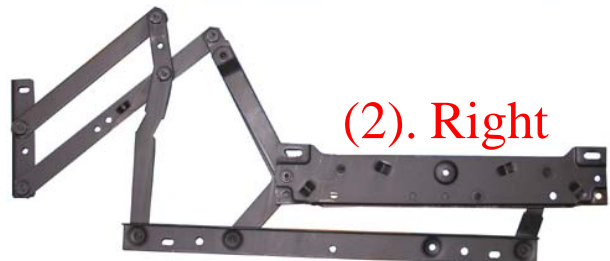

Seated

Semi Reclined with Footrest

Fully Reclined with Footrest

Code: RPO

Packaging: 5 Sets Per Box

Price:

The Push Out Recliner is the least expensive mechanism of the range.

Adjustable to 3 Positions

Seated

Semi Reclined with Footrest

Fully Reclined with Footrest

(1). Left

(2). Right

CONTACT SHANN AUSTRALIA

VIC (03) 8480 0800

SA (08) 8277 7733