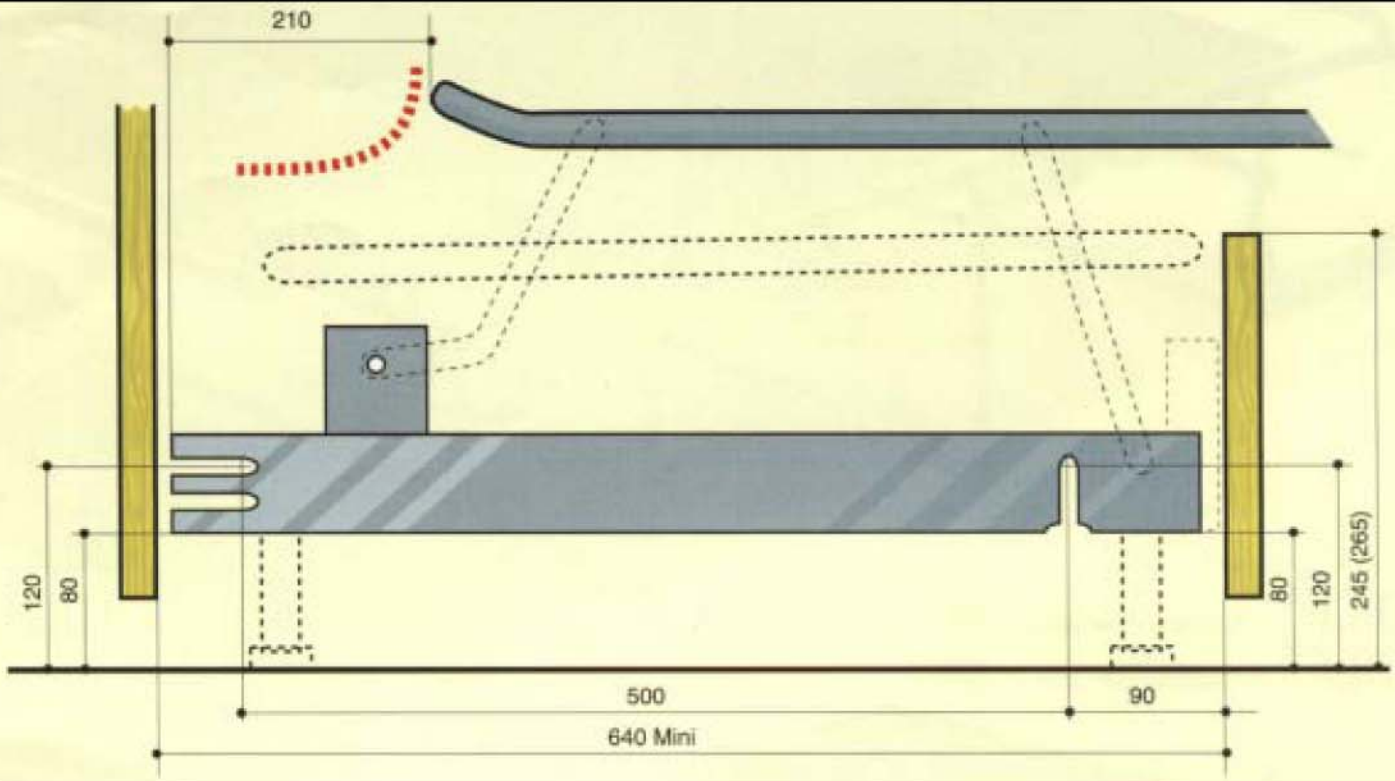

M6 SOMTOILE

3 fold sofa bed action

Single

Double

Queen

Features & Benefits...

- ◆ 20Kg Density Foam Mattress
- ◆ 3-Fold Mechanism
- ◆ Powder Coated Frame
- ◆ Superior Polypropylene Base
- ◆ 4 Plastic Feet to Protect Floor
- ◆ No Sharp Edges for User Safety
- ◆ Hard Wearing / Water Resistant Mattress Cover
- ◆ Available With or Without Mattress

Size	To Fit Timber Frame Internal Width	Mattress Size
70cm	82cm	63cm x 183cm
100cm	112cm	93cm x 183cm
140cm	152cm	133cm x 183cm
160cm	172cm	153cm x 183cm

Please see over for

Assembly instructions and specifications

M6 SOMTOILE

Mechanism Width (cm)	70	80	90	100	110	120	130	140	150	160
A. (mm)	700	800	900	1000	1100	1200	1300	1400	1500	1600
B. (mm)	820	920	1020	1120	1220	1320	1420	1520	1620	1720
Mattress Width (cm)	63	73	83	93	103	113	123	133	143	153