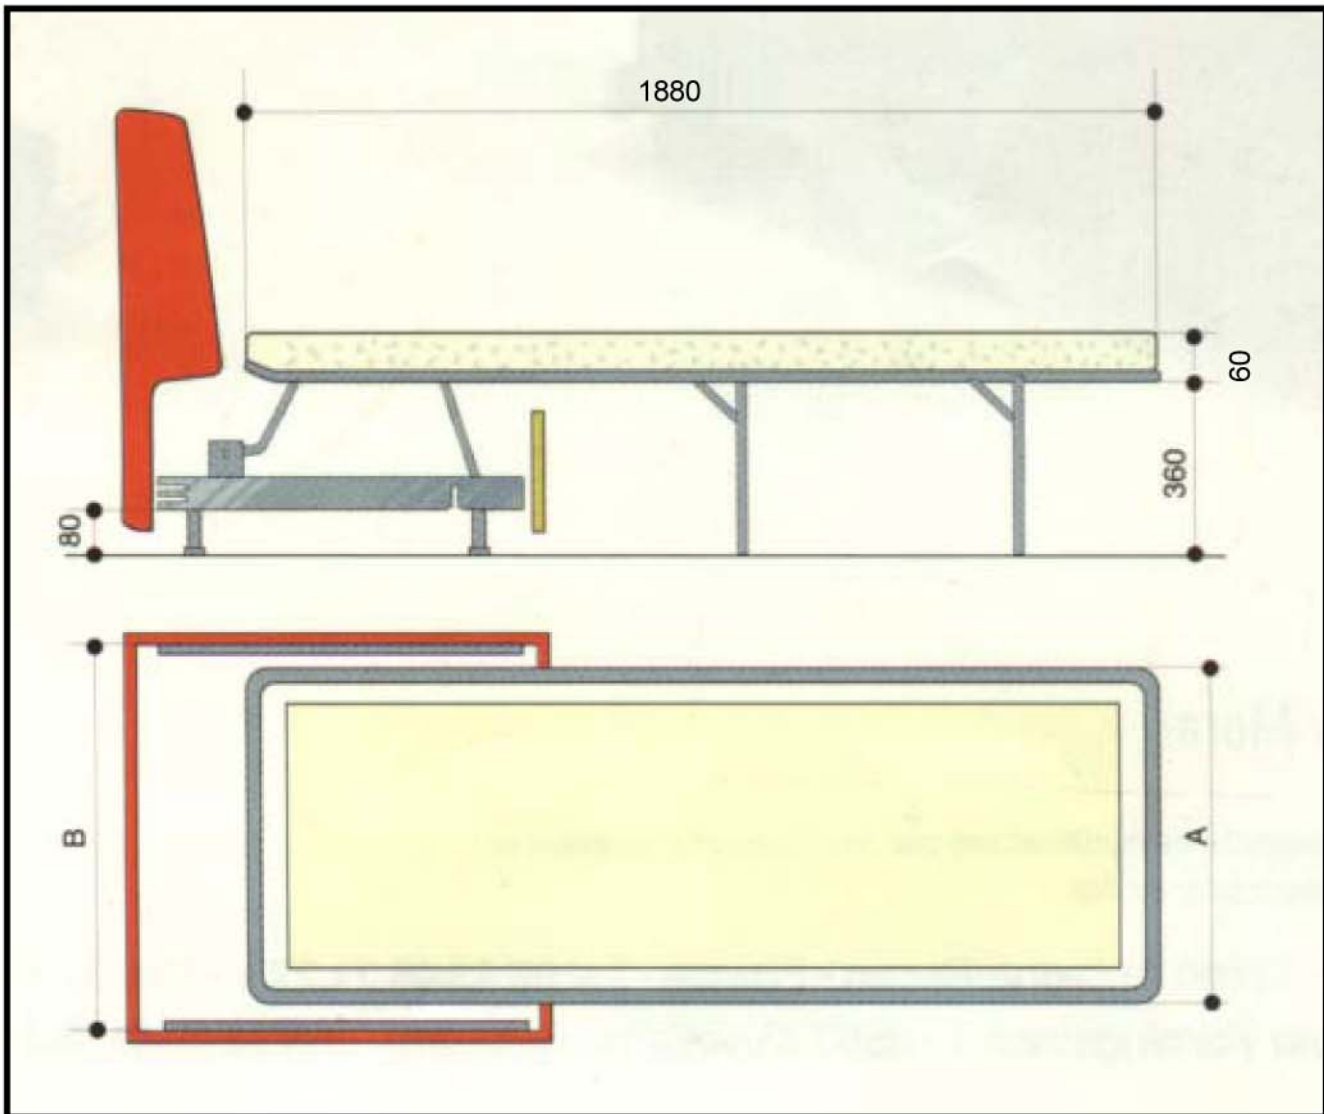

M6 SOMTOILE

3 fold sofa bed action

Single

Double

Queen

Features & Benefits...

- ◆ 20Kg Density Foam Mattress
- ◆ 3-Fold Mechanism
- ◆ Powder Coated Frame
- ◆ Superior Polypropylene Base
- ◆ 4 Plastic Feet to Protect Floor
- ◆ No Sharp Edges for User Safety
- ◆ Hard Wearing / Water Resistant Mattress Cover
- ◆ Available With or Without Mattress

Size	To Fit Timber Frame Internal Width	Mattress Size
70cm	82cm	63cm x 183cm
100cm	112cm	93cm x 183cm
140cm	152cm	133cm x 183cm
160cm	172cm	153cm x 183cm

Please see over for

Assembly instructions and specifications

M6 SOMTOILE

Mechanism Width (cm)	70	80	90	100	110	120	130	140	150	160
A. (mm)	700	800	900	1000	1100	1200	1300	1400	1500	1600
B. (mm)	820	920	1020	1120	1220	1320	1420	1520	1620	1720
Mattress Width (cm)	63	73	83	93	103	113	123	133	143	153