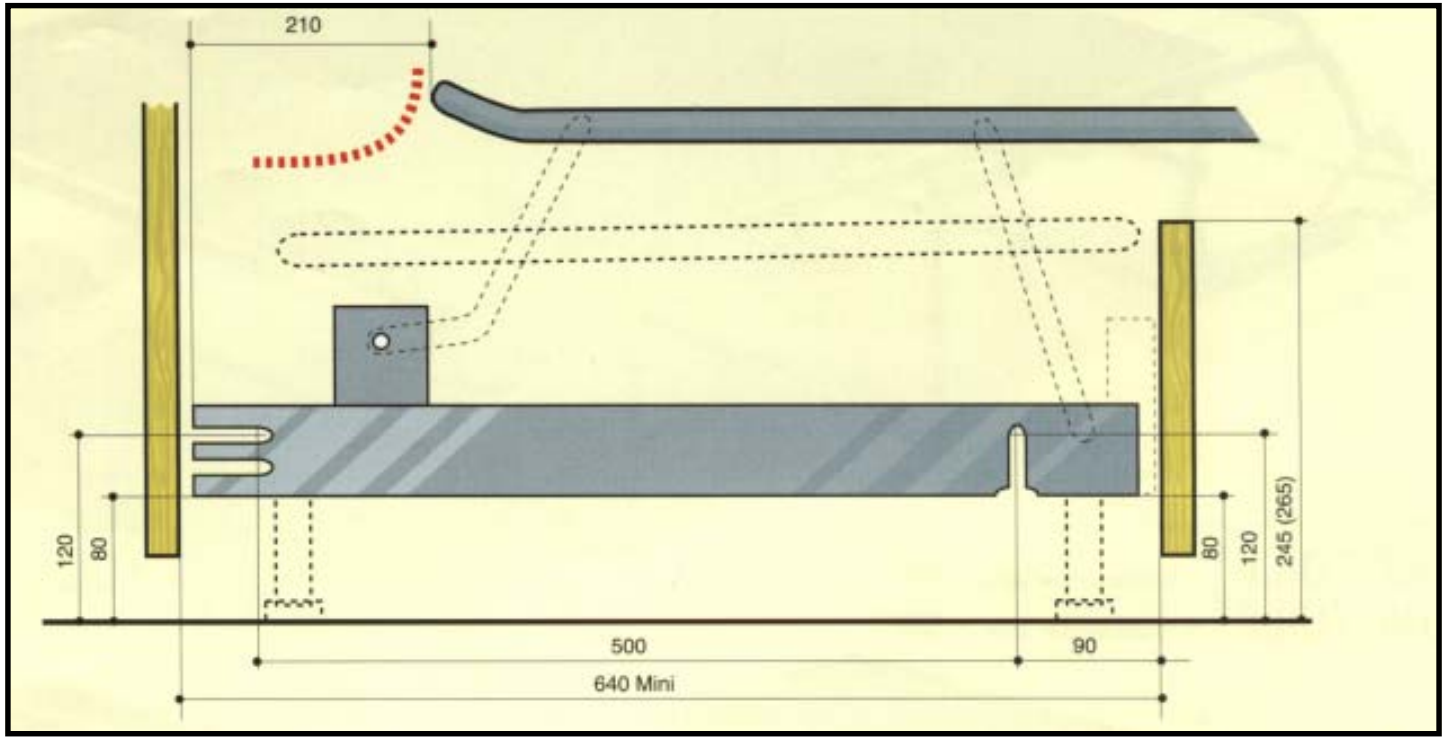

Shann Australia Pty. Ltd.

MERATOILE M6

**3 FOLD
4 SLATS**

Features & Benefits...

- ◆ Laminated Beech Posture Slats Give Superior Seat Comfort and Prevent Rolling into Middle of Bed When Sleeping
- ◆ Mattress **30KG** Density Foam Vs Standard 20 Kg
- ◆ Powder Coated Frame
- ◆ 4 Plastic Feet to Protect Floor
- ◆ No Sharp Edges for User Safety
- ◆ 3 Fold Mechanism
- ◆ Superior Polypropylene Base

Product Code:
BAM6MT140AQ
+
BAM6MT140FM30AQ

Size	To Fit Timber Frame Internal Width	<u>Mattress Size</u>
140cm	152cm	133cm X 183cm

**** Please see over for assembly instructions and specifications ****

MERATOILE M6

Mechanism Width (cm)	70	80	90	100	110	120	130	140	150	160
A. (mm)	700	800	900	1000	1100	1200	1300	1400	1500	1600
B. (mm)	820	920	1020	1120	1220	1320	1420	1520	1620	1720
Mattress Width (cm)	63	73	83	93	103	113	123	133	143	153