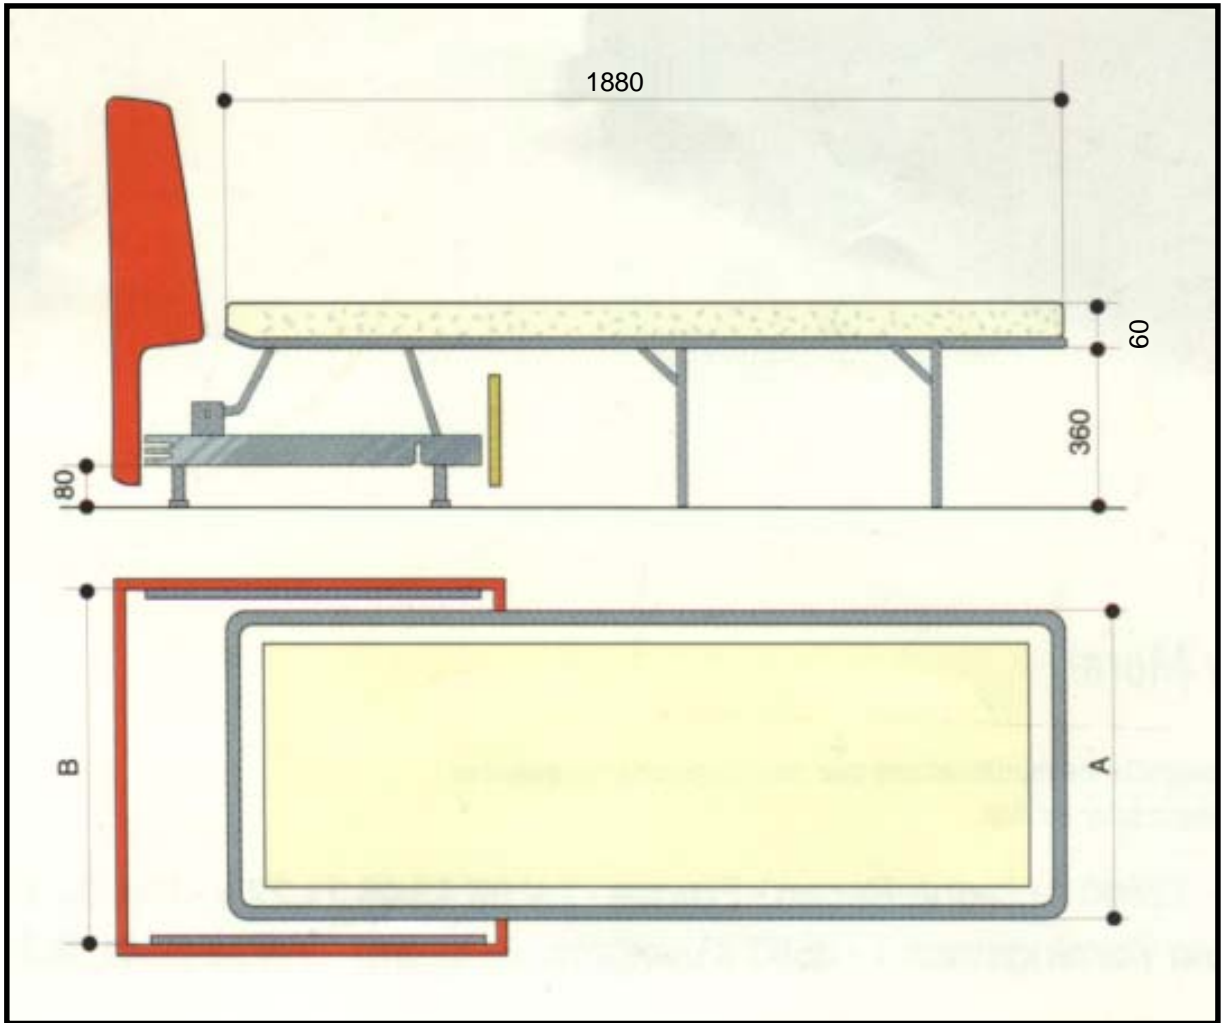

Shann Australia Pty. Ltd.

MERATOILE M6

**3 FOLD
4 SLATS**

Features & Benefits...

- ◆ Laminated Beech Posture Slats Give Superior Seat Comfort and Prevent Rolling into Middle of Bed When Sleeping
- ◆ Mattress **30KG** Density Foam Vs Standard 20 Kg
- ◆ Powder Coated Frame
- ◆ 4 Plastic Feet to Protect Floor
- ◆ No Sharp Edges for User Safety
- ◆ 3 Fold Mechanism
- ◆ Superior Polypropylene Base

Product Code:
BAM6MT140AQ
+
BAM6MT140FM30AQ

Size	To Fit Timber Frame Internal Width	<u>Mattress Size</u>
140cm	152cm	133cm X 183cm

**** Please see over for assembly instructions and specifications ****

MERATOILE M6

Mechanism Width (cm)	70	80	90	100	110	120	130	140	150	160
A. (mm)	700	800	900	1000	1100	1200	1300	1400	1500	1600
B. (mm)	820	920	1020	1120	1220	1320	1420	1520	1620	1720
Mattress Width (cm)	63	73	83	93	103	113	123	133	143	153