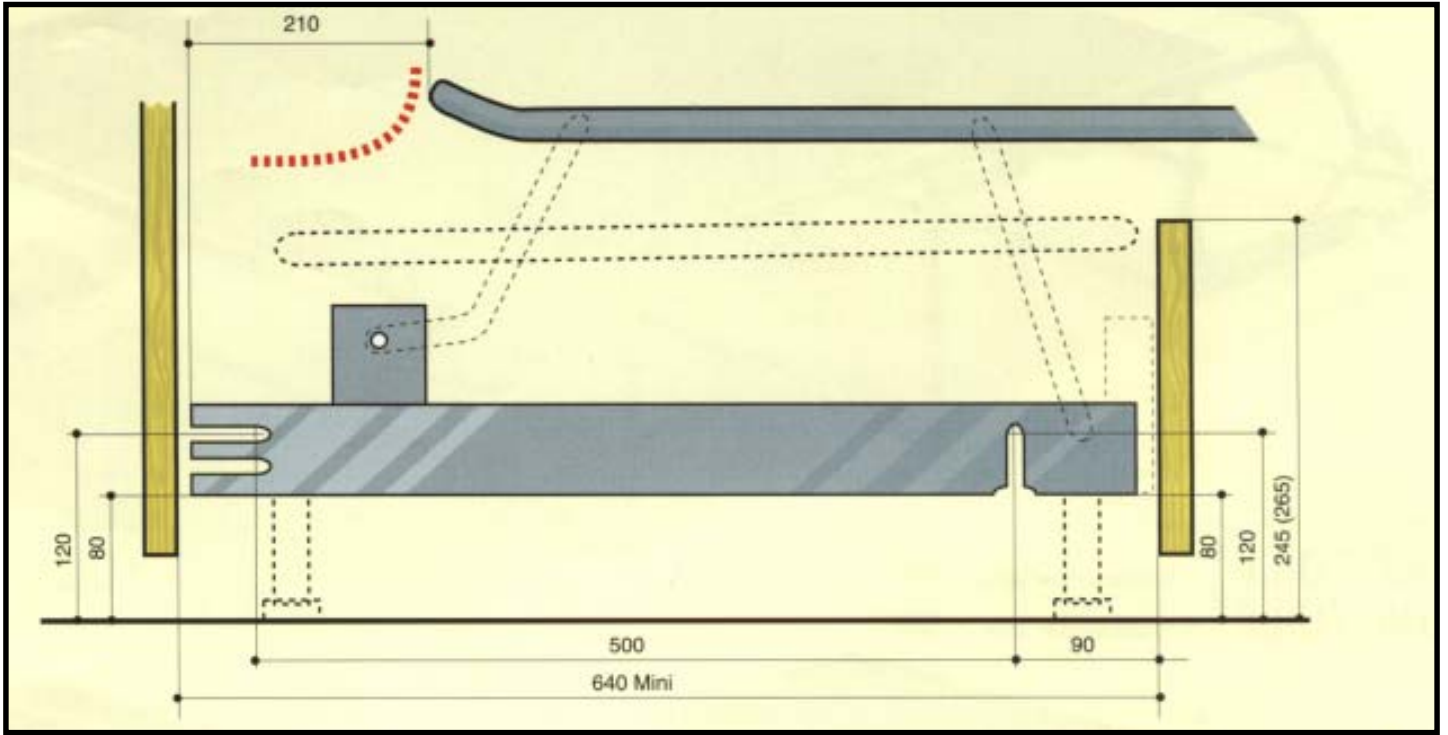

Shann Australia Pty. Ltd.

MERALATTE M6

3 FOLD

Features & Benefits...

- ◆ Laminated Beech Posture Slats Give Superior Seat Comfort and Prevent Rolling into Middle of Bed When Sleeping
- ◆ 30 Kg Foam Mattress Vs Standard 20 Kg
- ◆ Hard Wearing / Water Resistant Mattress Cover
- ◆ Powder Coated Frame
- ◆ 4 Plastic Feet to Protect Floor
- ◆ No Sharp Edges for User Safety
- ◆ 3 Fold Mechanism

Product Code:
BAM6ML140AQ
+
BAM6ML140FM30AQ

Size	To Fit Timber Frame Internal Width	<u>Mattress Size</u>
140cm	152cm	133cm X 183cm

**** Please see over for assembly instructions and specifications ****

MERALATTE M6

Mechanism Width (cm)	70	80	90	100	110	120	130	140	150	160
A. (mm)	700	800	900	1000	1100	1200	1300	1400	1500	1600
B. (mm)	820	920	1020	1120	1220	1320	1420	1520	1620	1720
Mattress Width (cm)	63	73	83	93	103	113	123	133	143	153