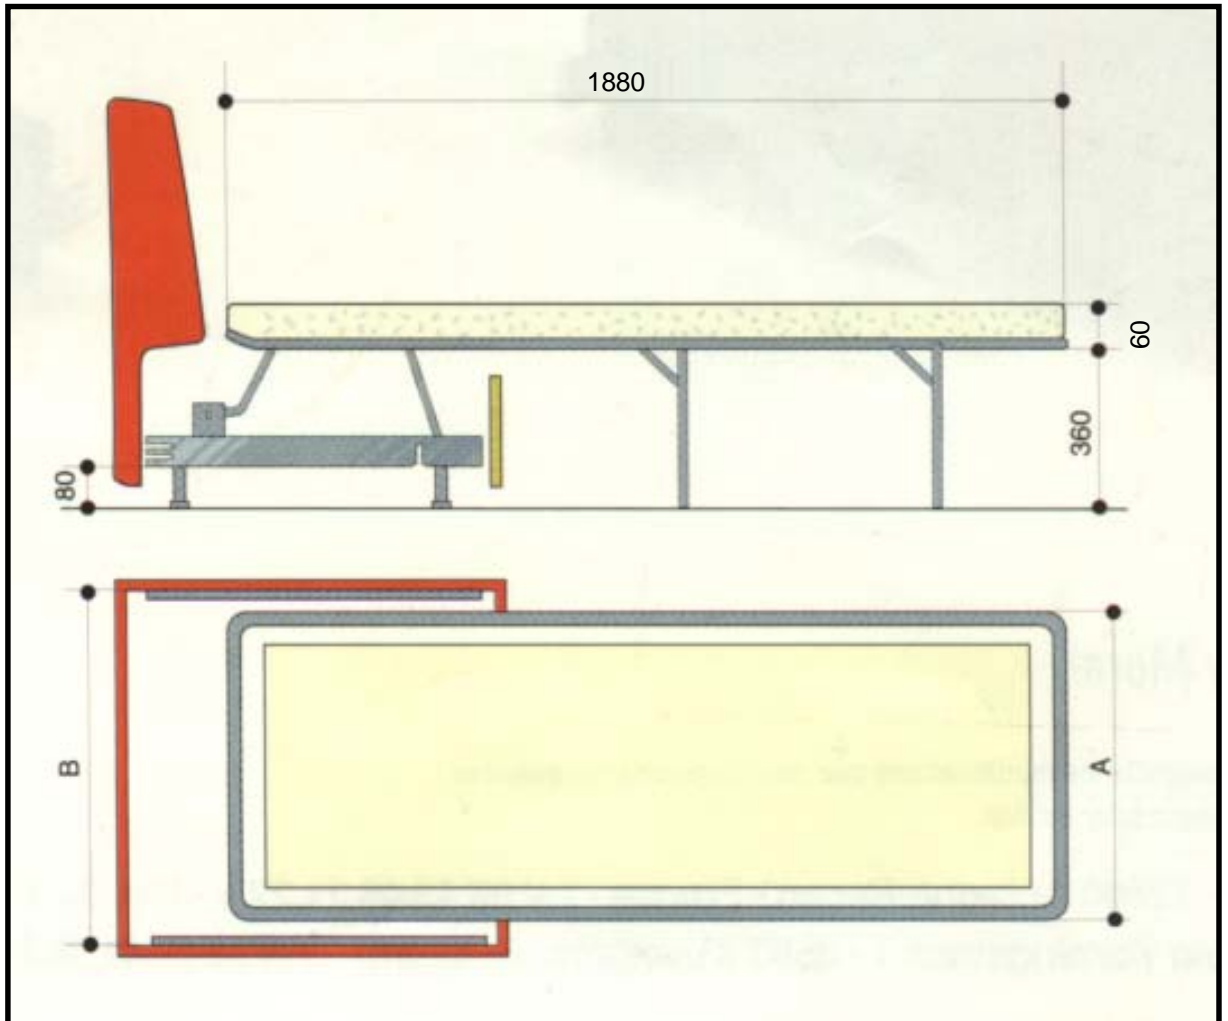

Shann Australia Pty. Ltd.

MERALATTE M6

3 FOLD

Features & Benefits...

- ◆ Laminated Beech Posture Slats Give Superior Seat Comfort and Prevent Rolling into Middle of Bed When Sleeping
- ◆ 30 Kg Foam Mattress Vs Standard 20 Kg
- ◆ Hard Wearing / Water Resistant Mattress Cover
- ◆ Powder Coated Frame
- ◆ 4 Plastic Feet to Protect Floor
- ◆ No Sharp Edges for User Safety
- ◆ 3 Fold Mechanism

Product Code:
BAM6ML140AQ
+
BAM6ML140FM30AQ

Size	To Fit Timber Frame Internal Width	<u>Mattress Size</u>
140cm	152cm	133cm X 183cm

**** Please see over for assembly instructions and specifications ****

MERALATTE M6

Mechanism Width (cm)	70	80	90	100	110	120	130	140	150	160
A. (mm)	700	800	900	1000	1100	1200	1300	1400	1500	1600
B. (mm)	820	920	1020	1120	1220	1320	1420	1520	1620	1720
Mattress Width (cm)	63	73	83	93	103	113	123	133	143	153