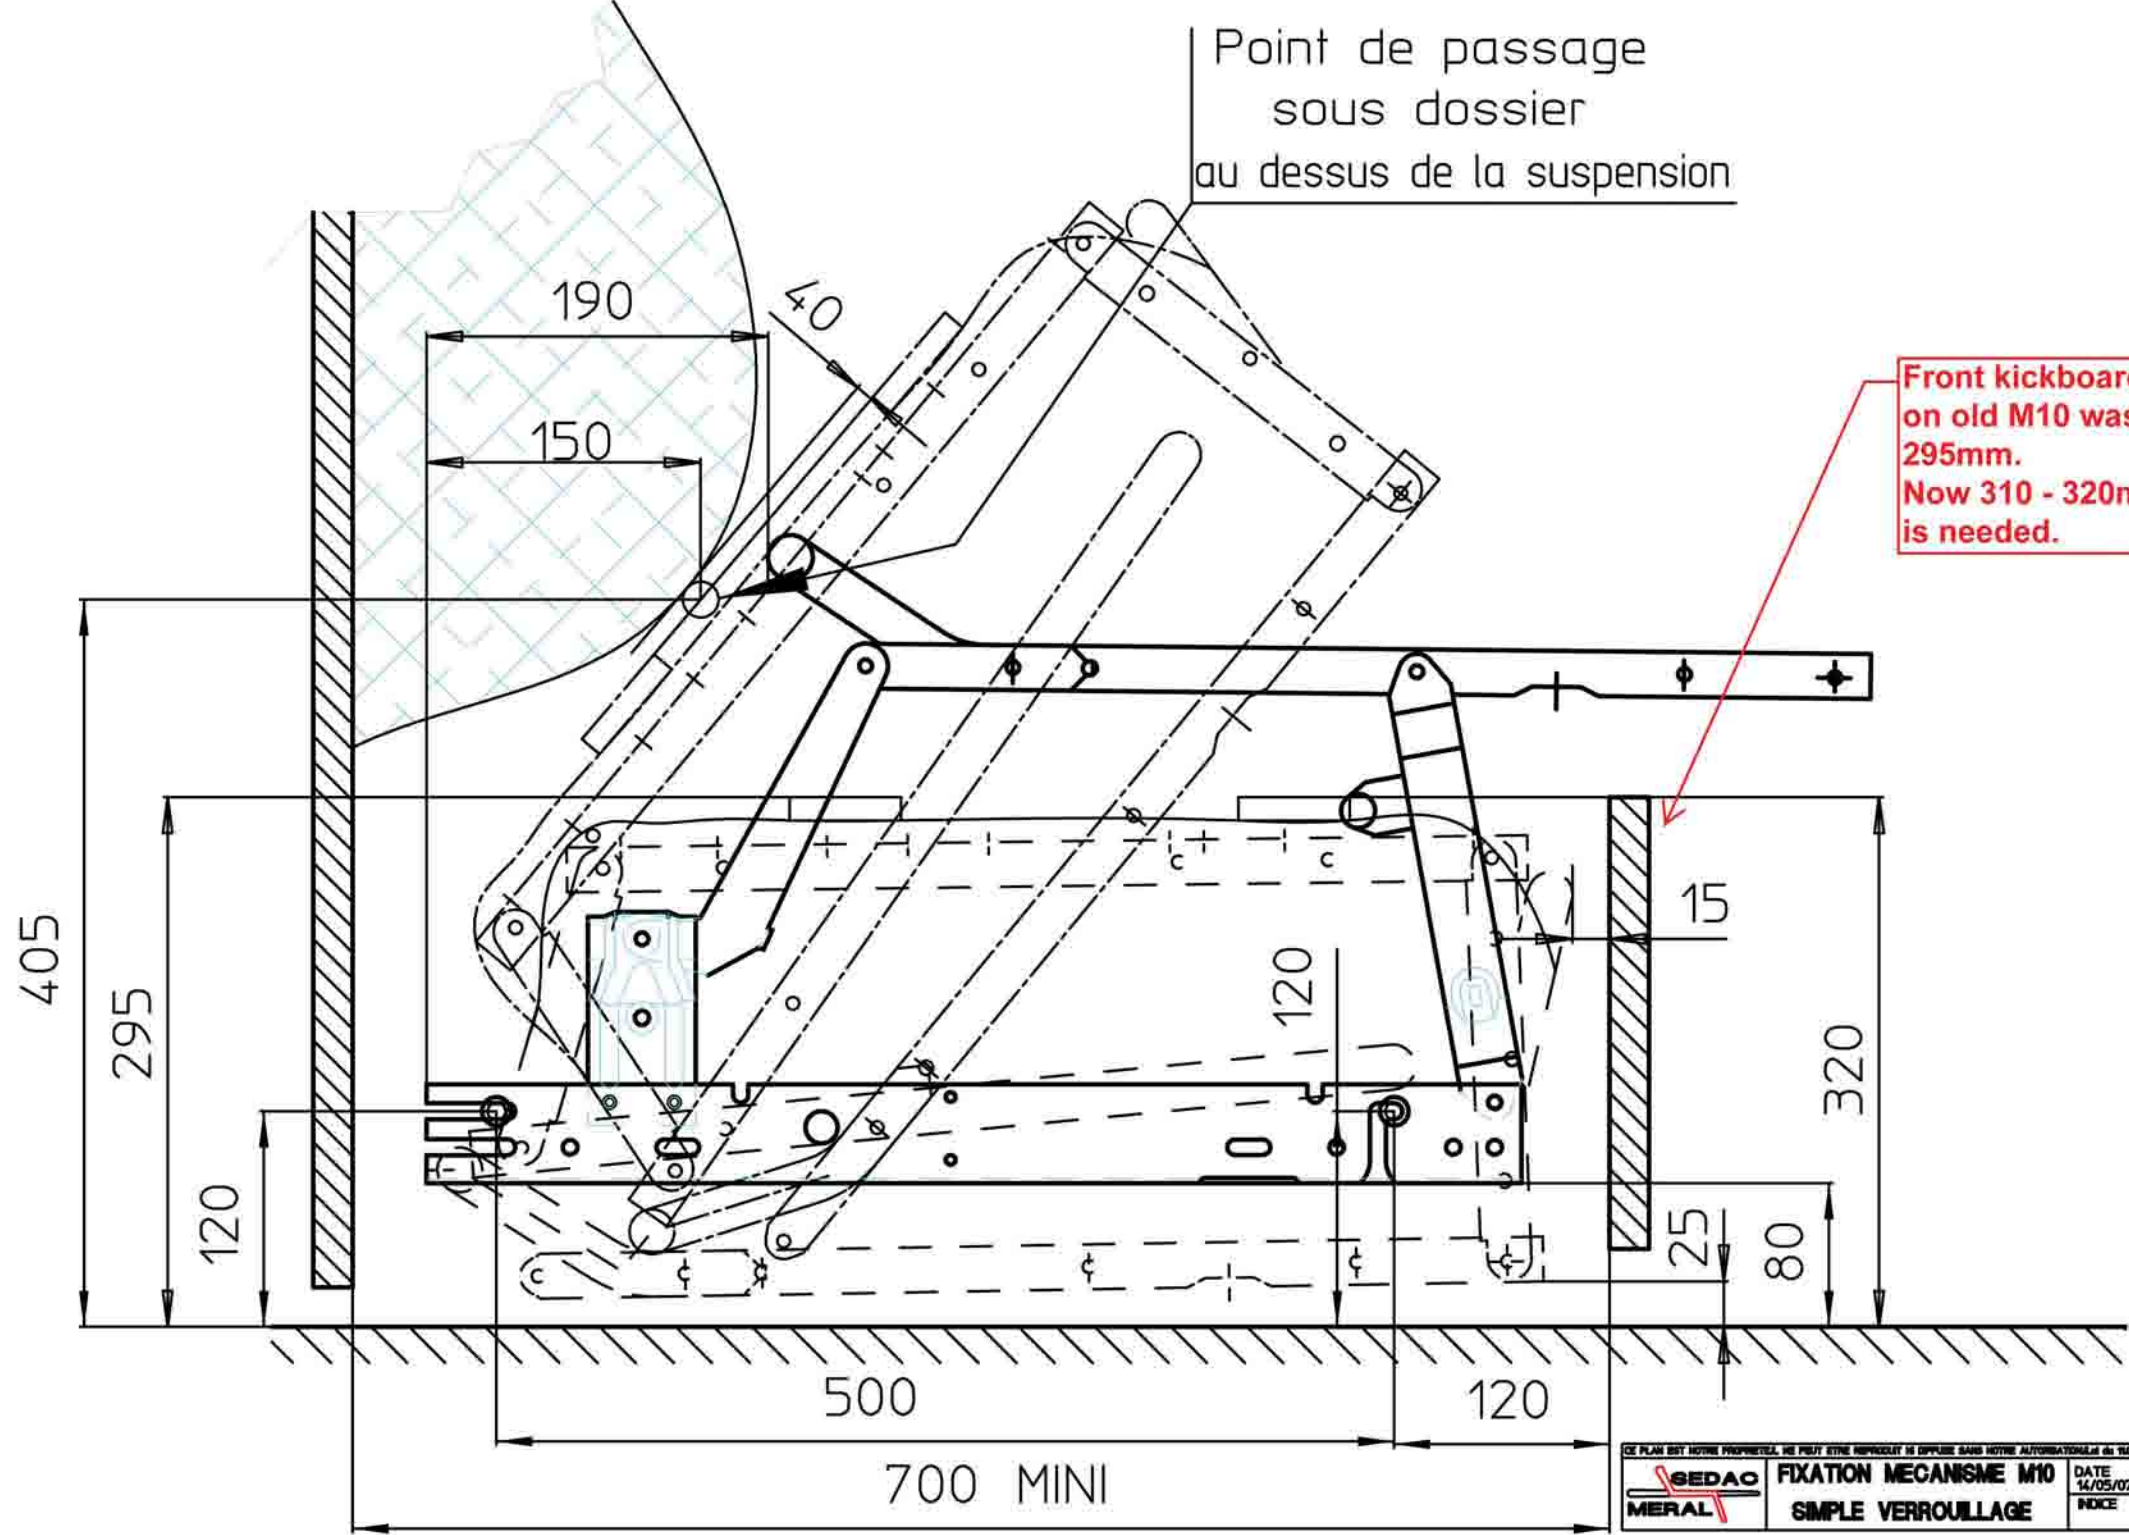

INTRODUCING THE ALL NEW;

M10 MERATOILE AQ

SOFA BED MECHANISM

Laminated Beechwood slats
for extra seating & sleeping comfort

FEATURES & BENEFITS

- 3 - fold mechanism
- 4" (10 cm) innerspring mattress
- 190 cm long sleeping length
- high quality handle for lifting/operating
- powder coated frame
- superior polypropylene base
- 4 plastic feet to protect floor surface

Size	To fit timber frame internal width	
(single)	100 cm	112 cm
(double)	140 cm	152 cm
(queen)	160 cm	172 cm

- no sharp edges for user safety
- light and easy to handle
- fits into 700mm depth frame
- 2 year domestic warranty

Front kickboard
on old M10 was
295mm.
Now 310 - 320mm
is needed.

700 MINI