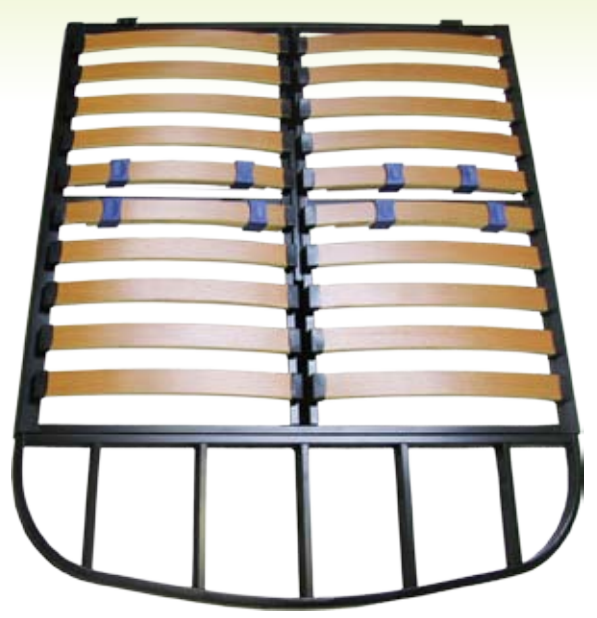

# CARAVAN BED BASE WITH POSTURE SLATS

- \* Powder coated steel frame
- \* Laminated posture slats
- \* Sturdy slat shoes that wont fall out
- \* Extendable arm for variable lengths
- \* Lugs fitted for gas lift hinges

sizes:

CBS	Single (4ft)	1200mm x 1420mm (closed) + 160mm extension available
CBD	Double (4.6ft)	1350mm x 1420mm (closed) + 160mm extension available
CBQ	Queen (5ft)	1520mm x 1420mm (closed) + 160mm extension available