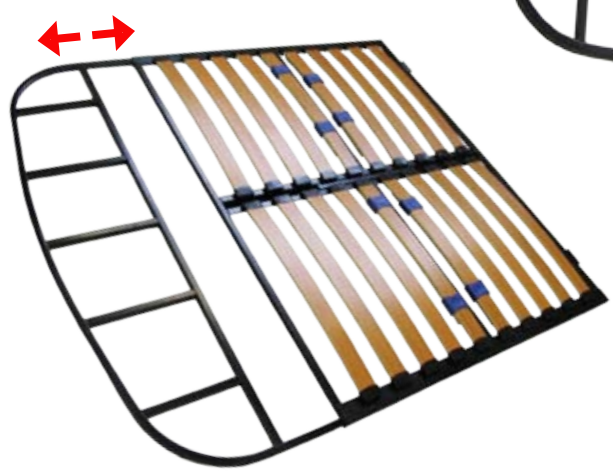

# CARAVAN BED BASE WITH POSTURE SLATS

- \* Powder coated steel frame
- \* Laminated posture slats
- \* Sturdy slat shoes that wont fall out
- \* Extendable arm for variable lengths
- \* Lugs fitted for gas lift hinges

sizes:

CBS	Single (4ft)	1200mm x 1420mm (closed) + 160mm extension available
CBD	Double (4.6ft)	1350mm x 1420mm (closed) + 160mm extension available
CBQ	Queen (5ft)	1520mm x 1420mm (closed) + 160mm extension available